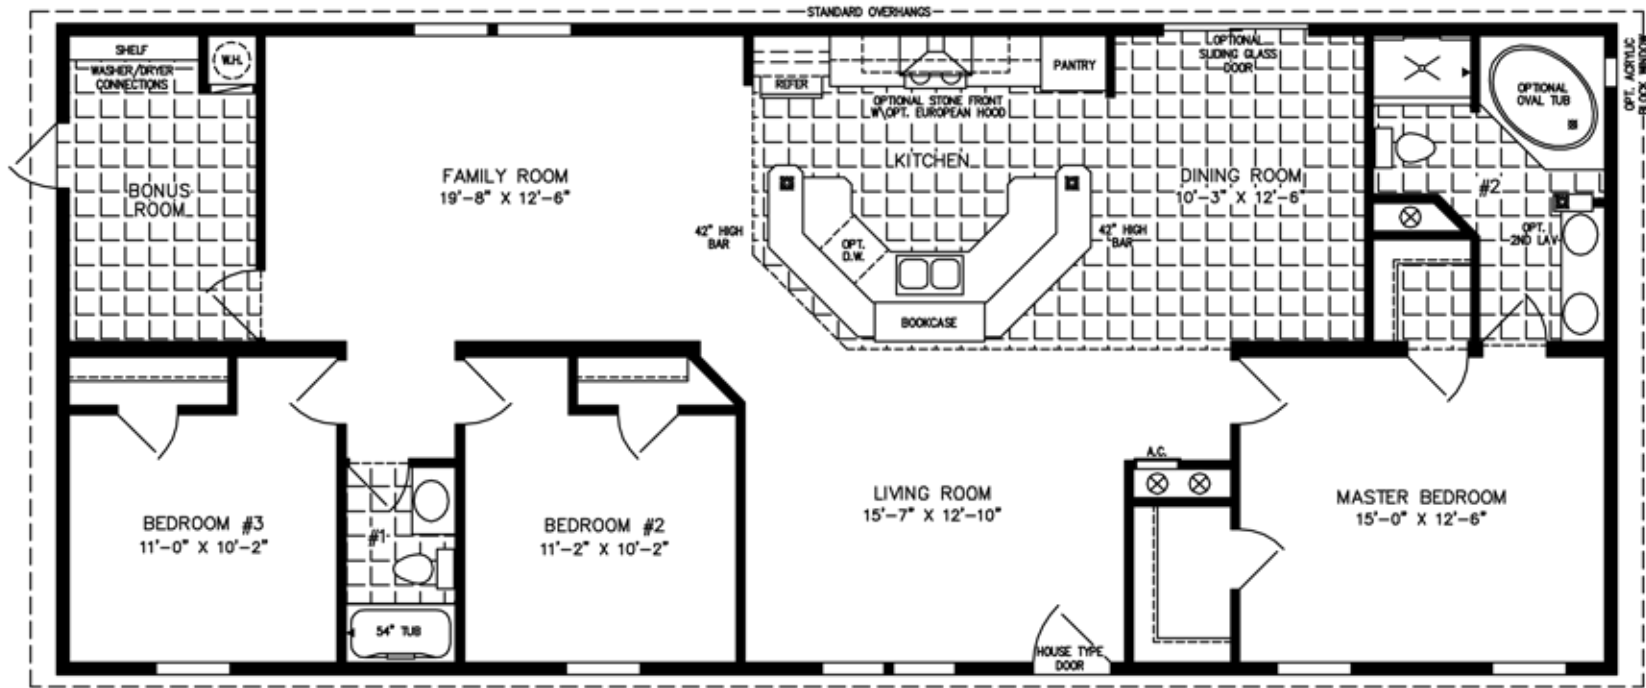

The Imperial

600 Packard Court ■ Safety Harbor, Florida 34695 ■ Telephone (727) 726-1138

28' X 64'
1,707 SQUARE FEET

Model IMP-46411B

2012 (ALL SIZES ARE APPROX.)
DESIGNED FOR ZONES II & III