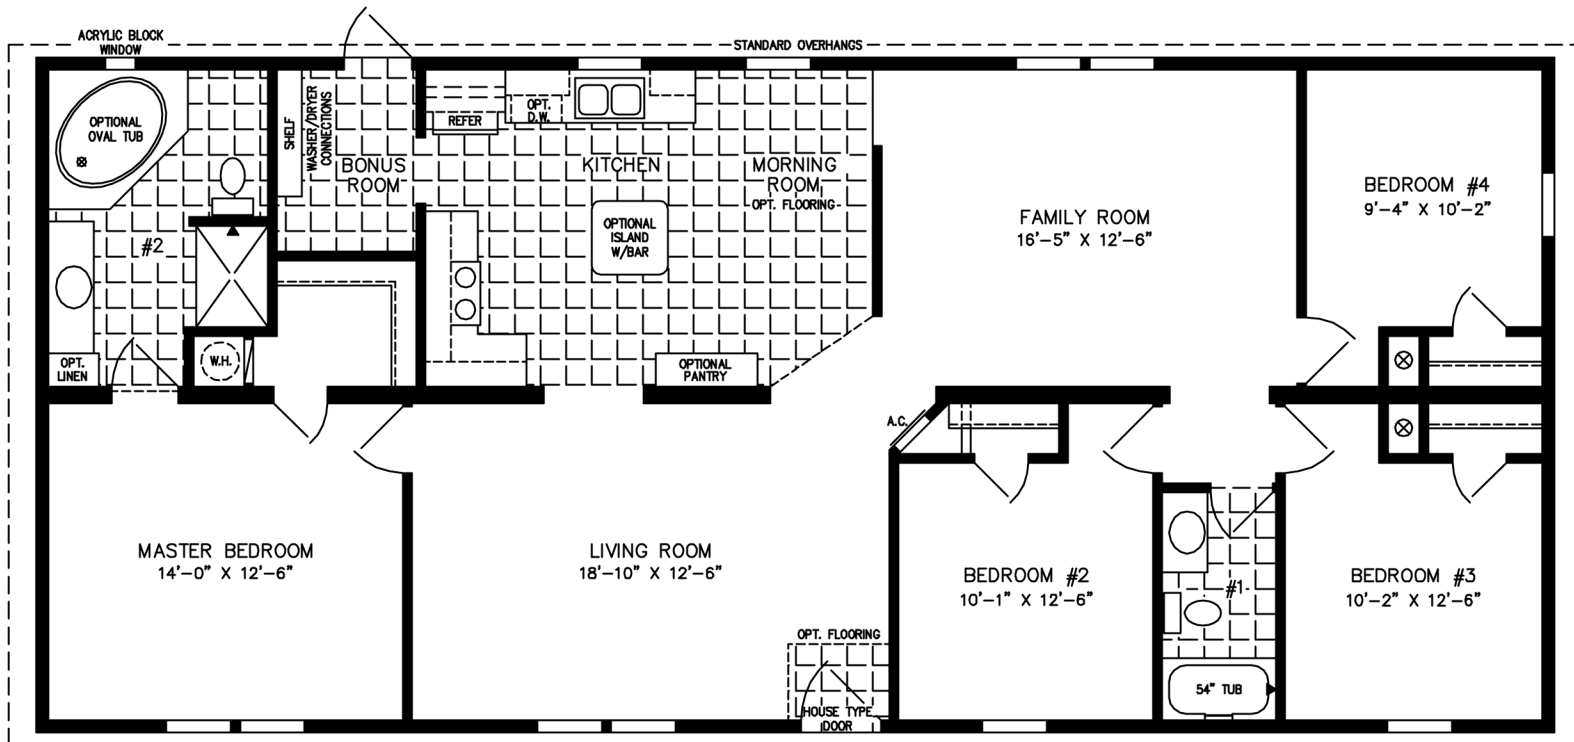

# The Imperial

**NOTE:**  
CHECK WITH YOUR SALESPERSON  
TO IDENTIFY OPTIONAL ITEMS  
THAT ARE ON THIS PRINT.

600 Packard Court ■ Safety Harbor, Florida 34695 ■ Telephone (727) 726-1138

[www.jachomes.com/Floor-Plans](http://www.jachomes.com/Floor-Plans)

## 28 X 60

1,600 SQUARE FEET

# Model IMP-46013B

**2013**

(ALL SIZES ARE APPROX.)  
DESIGNED FOR ZONES II & III