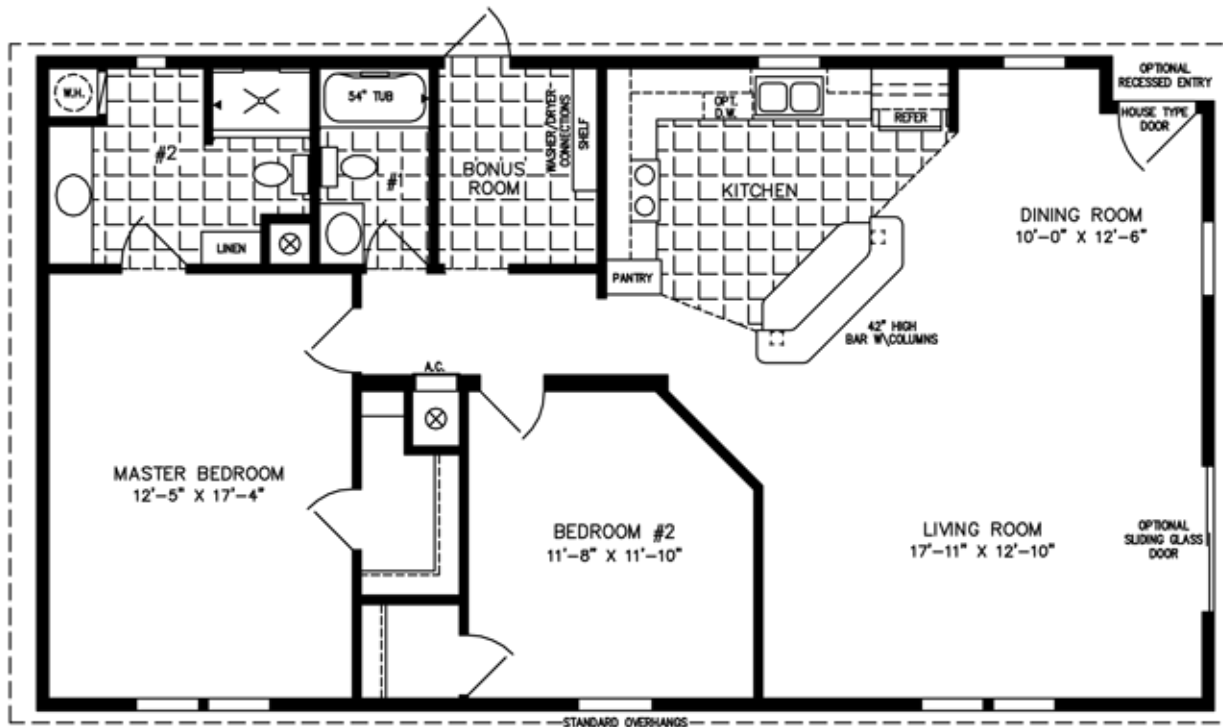

The Imperial

600 Packard Court ■ Safety Harbor, Florida 34695 ■ Telephone (727) 726-1138

28' X 48'
1,280 SQUARE FEET

Model IMP-2484B

2012

(ALL SIZES ARE APPROX.)
DESIGNED FOR ZONES II & III

© 12-09-08