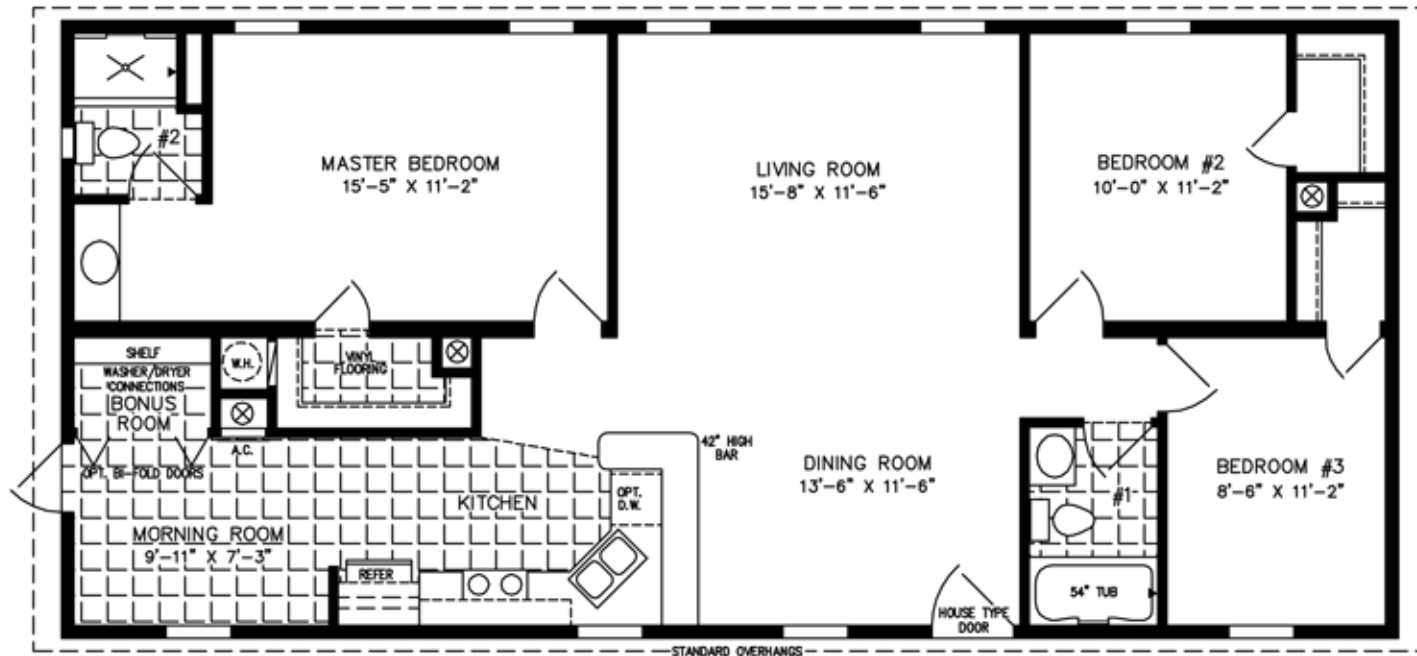

The Imperial

600 Packard Court ■ Safety Harbor, Florida 34695 ■ Telephone (727) 726-1138

24' X 52'
1,248 SQUARE FEET

Model IMP-45212A

2012

(ALL SIZES ARE APPROX.)
DESIGNED FOR ZONES II & III

© 06-16-09