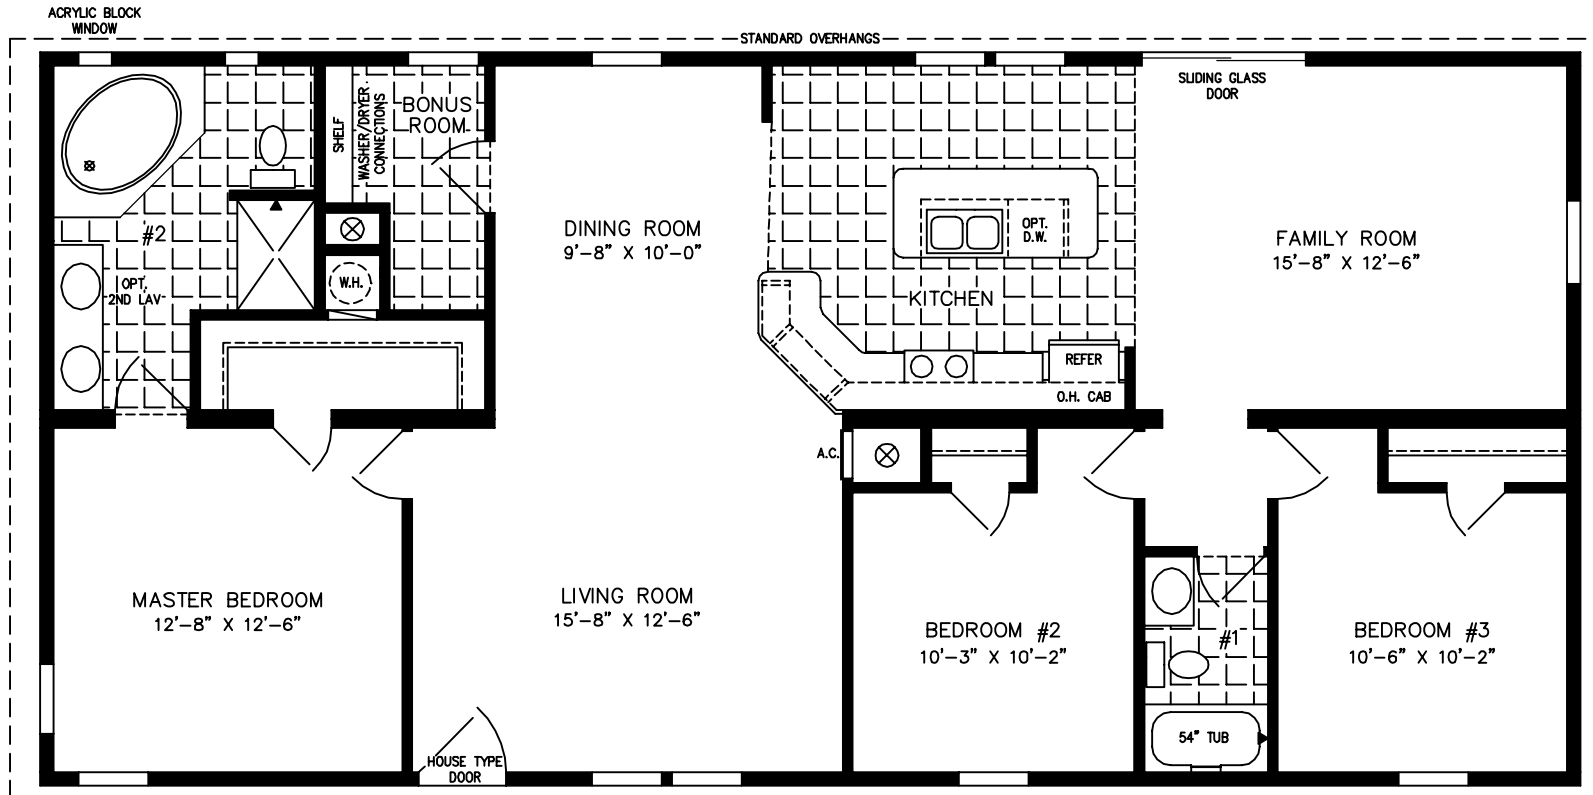

The TNR

NOTE:
CHECK WITH YOUR SALESPERSON
TO IDENTIFY OPTIONAL ITEMS
THAT ARE ON THIS PRINT.

600 Packard Court ■ Safety Harbor, Florida 34695 ■ Telephone (727) 726-1138

www.jachomes.com/Floor-Plans

28' X 56'
1,493 SQUARE FEET

Model TNR-4568B

2015 (ALL SIZES ARE APPROX.)
DESIGNED FOR ZONES II & III

© 1-18-00