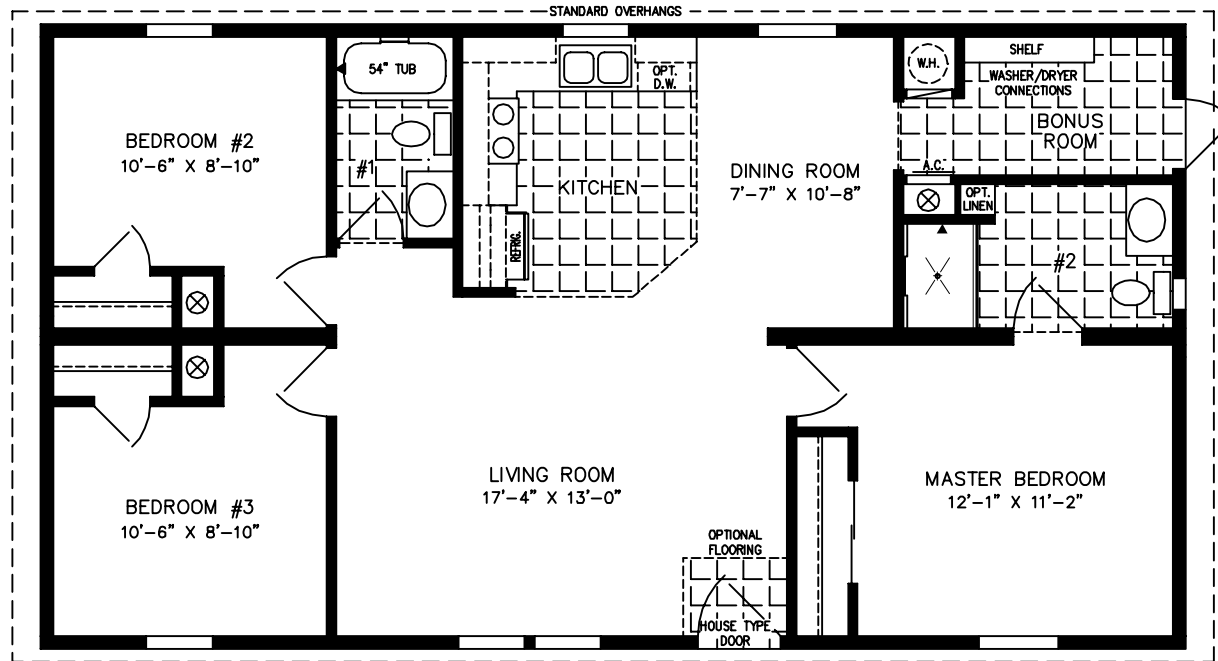

The Imperial

NOTE:
CHECK WITH YOUR SALESPERSON
TO IDENTIFY OPTIONAL ITEMS
THAT ARE ON THIS PRINT.

24' X 44'
1,056 SQUARE FEET

Model IMP-4442A

2015

(ALL SIZES ARE APPROX.)
DESIGNED FOR ZONES II & III

600 Packard Court ■ Safety Harbor, Florida 34695 ■ Telephone (727) 726-1138

www.jachomes.com/Floor-Plans