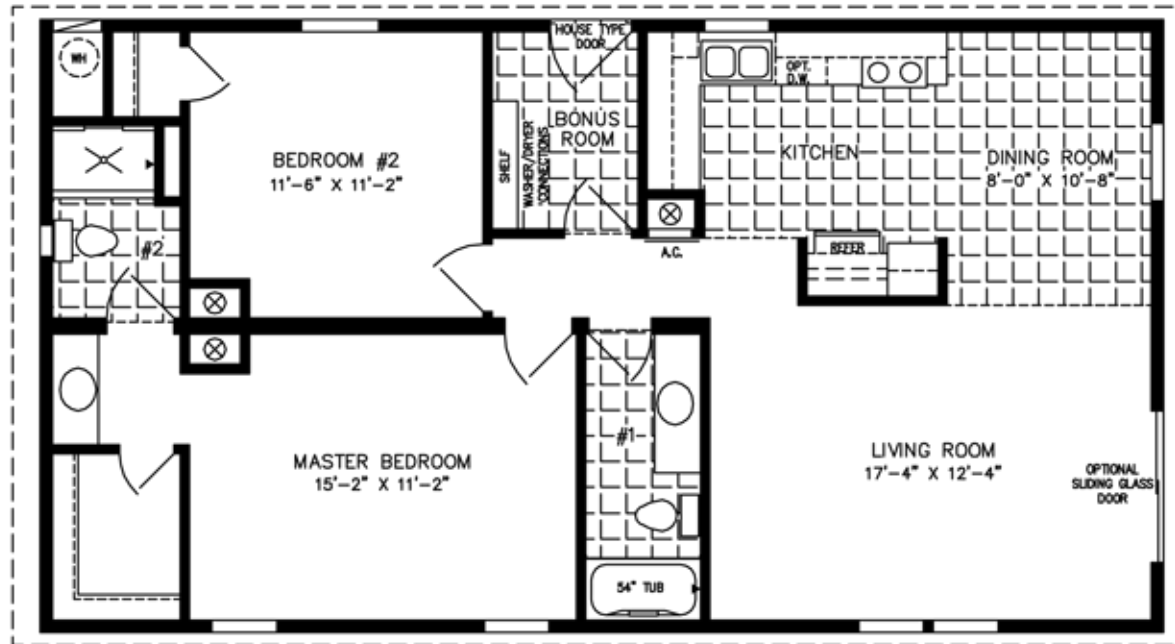

The Imperial

600 Packard Court ■ Safety Harbor, Florida 34695 ■ Telephone (727) 726-1138

24' X 44'
1,056 SQUARE FEET

Model IMP-2443A

2012

(ALL SIZES ARE APPROX.)
DESIGNED FOR ZONES II & III

© 06-16-09