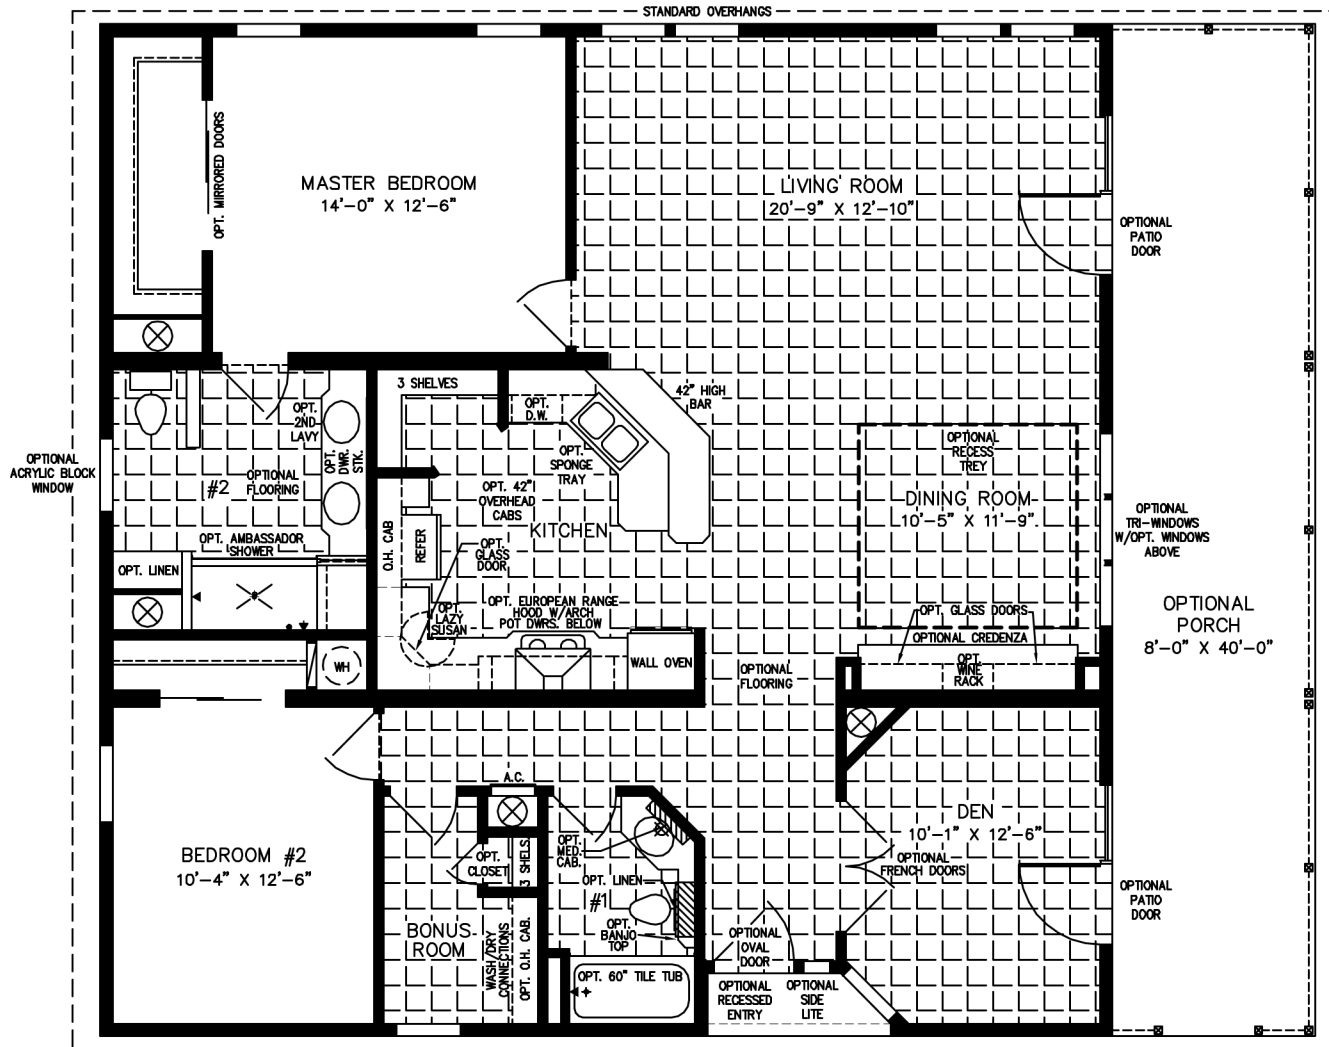

The TNR

42' X 40'

(42' X 48' INC. OPT. PORCH)
1,600 SQUARE FEET (1920 W/OPT. PORCH)

600 Packard Court ■ Safety Harbor, Florida 34695 Telephone (727) 726-1138

www.jachomes.com/Floor-Plans

Model TNR-7401-33941

2016

(ALL SIZES ARE APPROX.)
DESIGNED FOR ZONES II & III