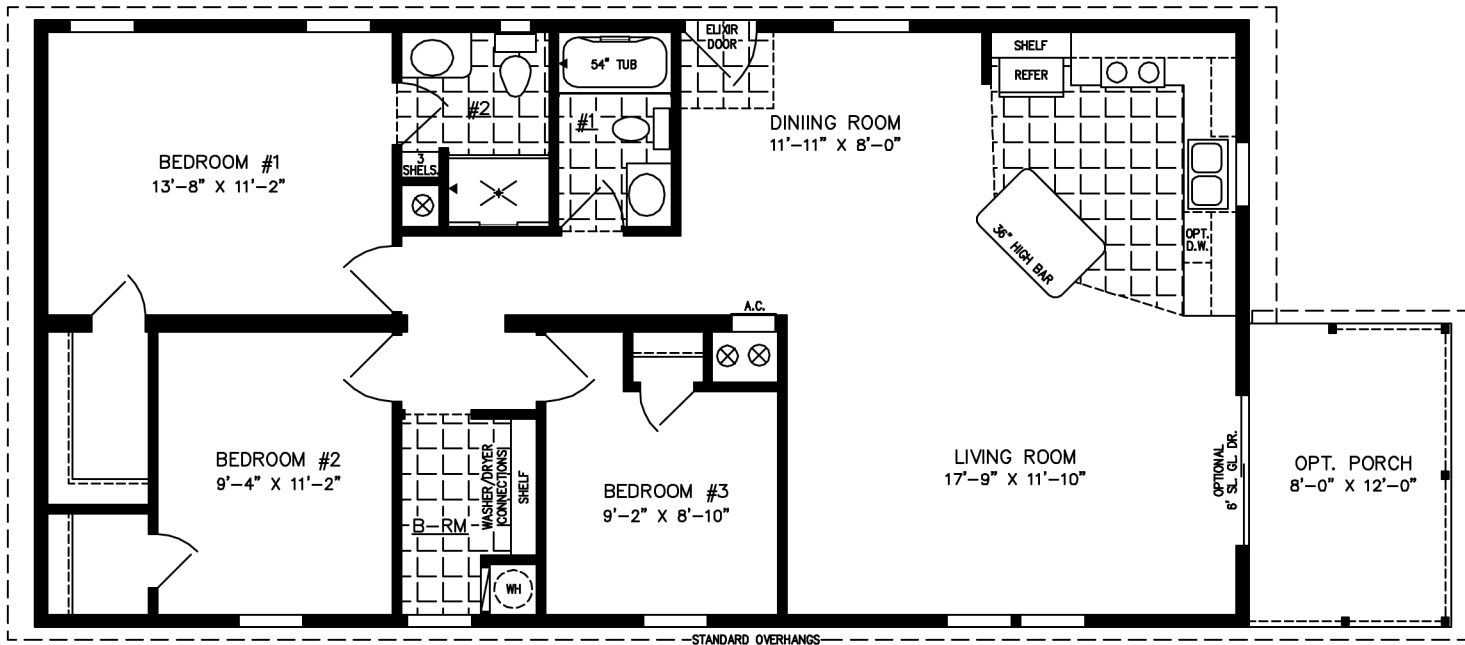

The Imperial Limited

NOTE:
CHECK WITH YOUR SALESPERSON
TO IDENTIFY OPTIONAL ITEMS
THAT ARE ON THIS PRINT.

600 Packard Court ■ Safety Harbor, Florida 34695 ■ Telephone (727) 726-1138

www.jachomes.com/Floor-Plans

24' X 48'

(24' X 56' INC. OPT. PORCH)

1,152 SQUARE FT. (1,248 W/OPT. PORCH)

Model IMLT-3487A

2013

(ALL SIZES ARE APPROX.)
DESIGNED FOR ZONES II & III