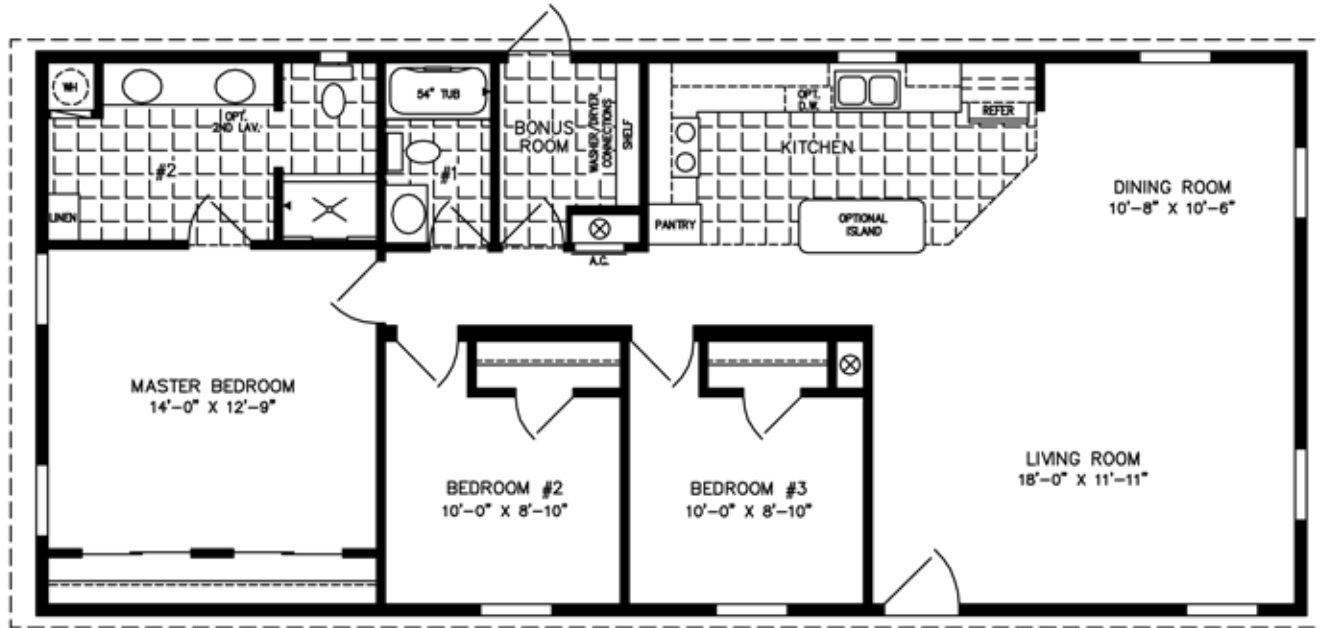

The Imperial

600 Packard Court ■ Safety Harbor, Florida 34695 ■ Telephone (727) 726-1138

24' X 54'

1,296 SQUARE FEET

Model IMP-2541A

2012

(ALL SIZES ARE APPROX.)
DESIGNED FOR ZONES II & III

© 02-16-10