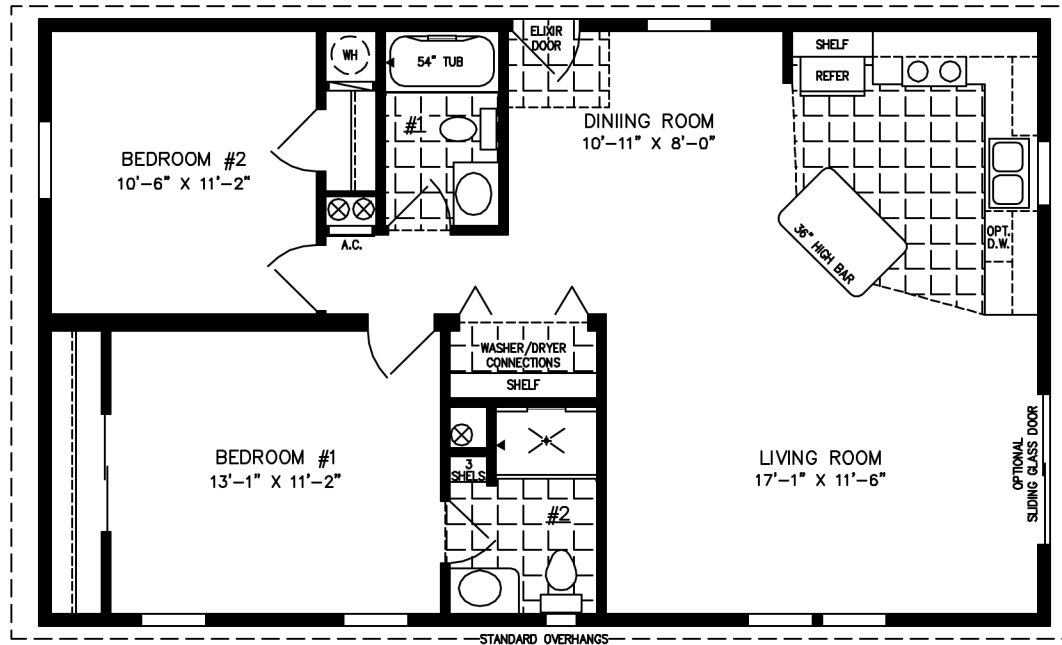

The Imperial Limited

NOTE:
CHECK WITH YOUR SALESPERSON
TO IDENTIFY OPTIONAL ITEMS
THAT ARE ON THIS PRINT.

600 Packard Court ■ Safety Harbor, Florida 34695 ■ Telephone (727) 726-1138

www.jachomes.com/Floor-Plans

24' X 40'

960 SQUARE FEET

Model IMLT-3404A

2013

(ALL SIZES ARE APPROX.)
DESIGNED FOR ZONES II & III