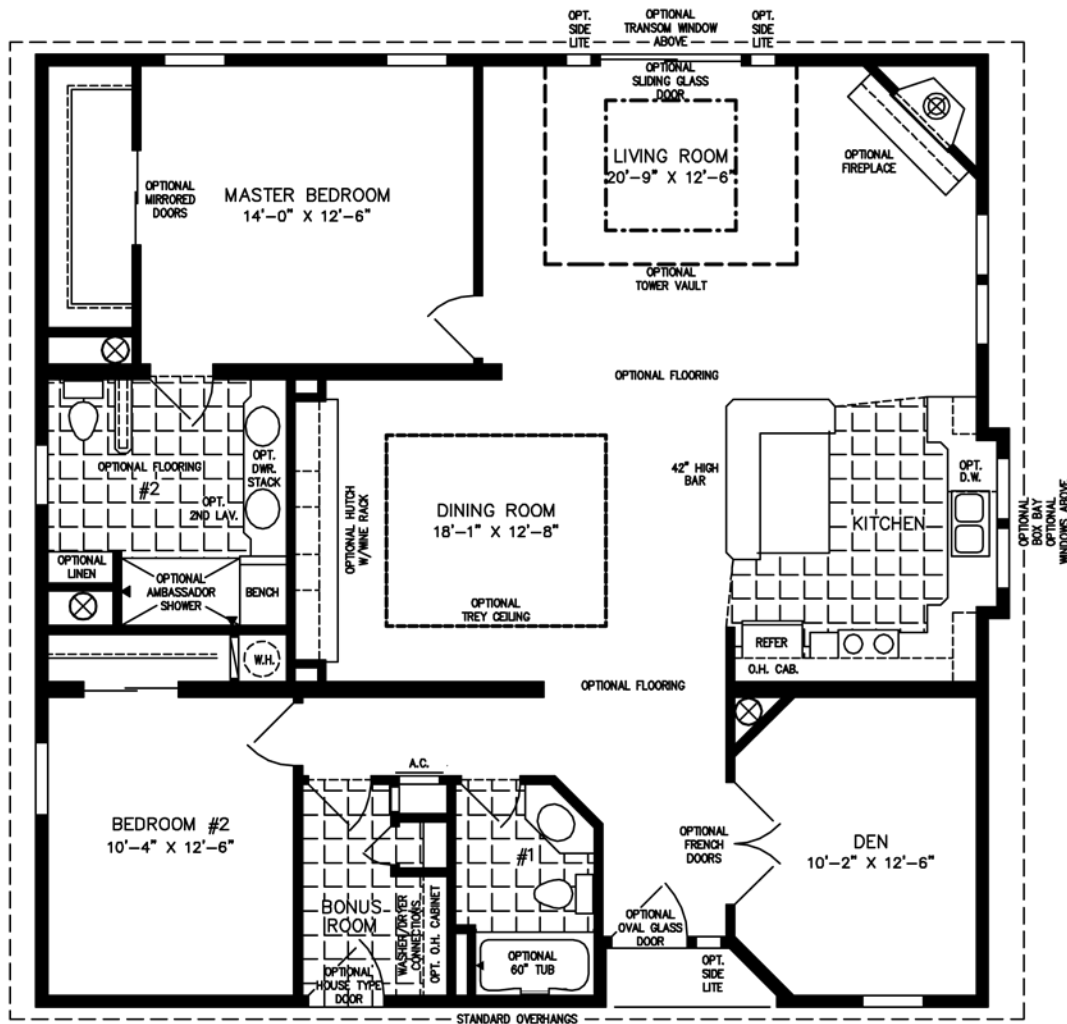

The TNR

40' X 40'
1,600 SQUARE FEET

Model TNR-7402-363

2013

(ALL SIZES ARE APPROX.)
DESIGNED FOR ZONES II & III

600 Packard Court ■ Safety Harbor, Florida 34695 ■ Telephone (727) 726-1138

www.jachomes.com/Floor-Plans