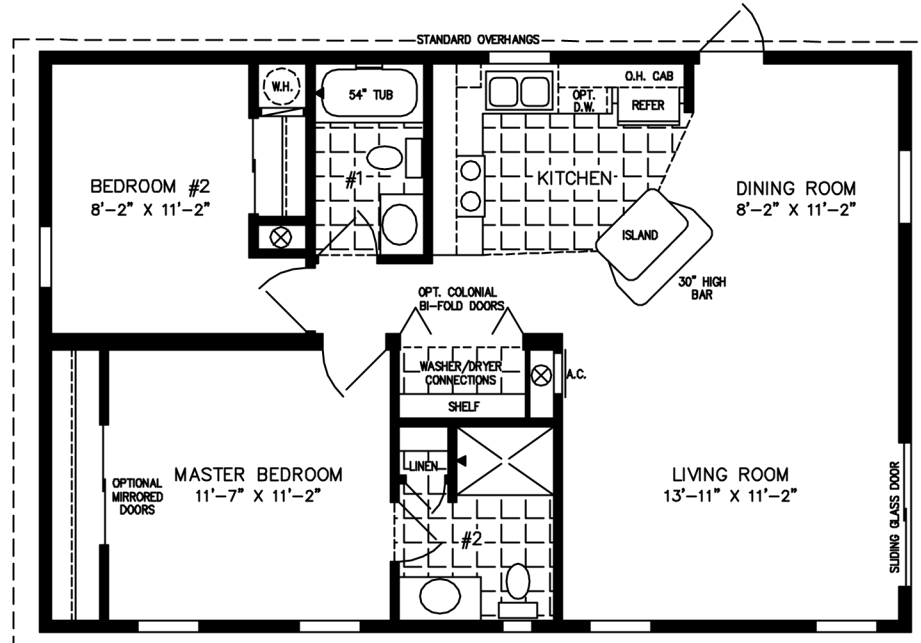

The TNR

600 Packard Court ■ Safety Harbor, Florida 34695 ■ Telephone (727) 726-1138

www.jachomes.com/Floor-Plans

24' X 36'

864 SQUARE FEET

Model TNR-2362A

2013

(ALL SIZES ARE APPROX.)
DESIGNED FOR ZONES II & III