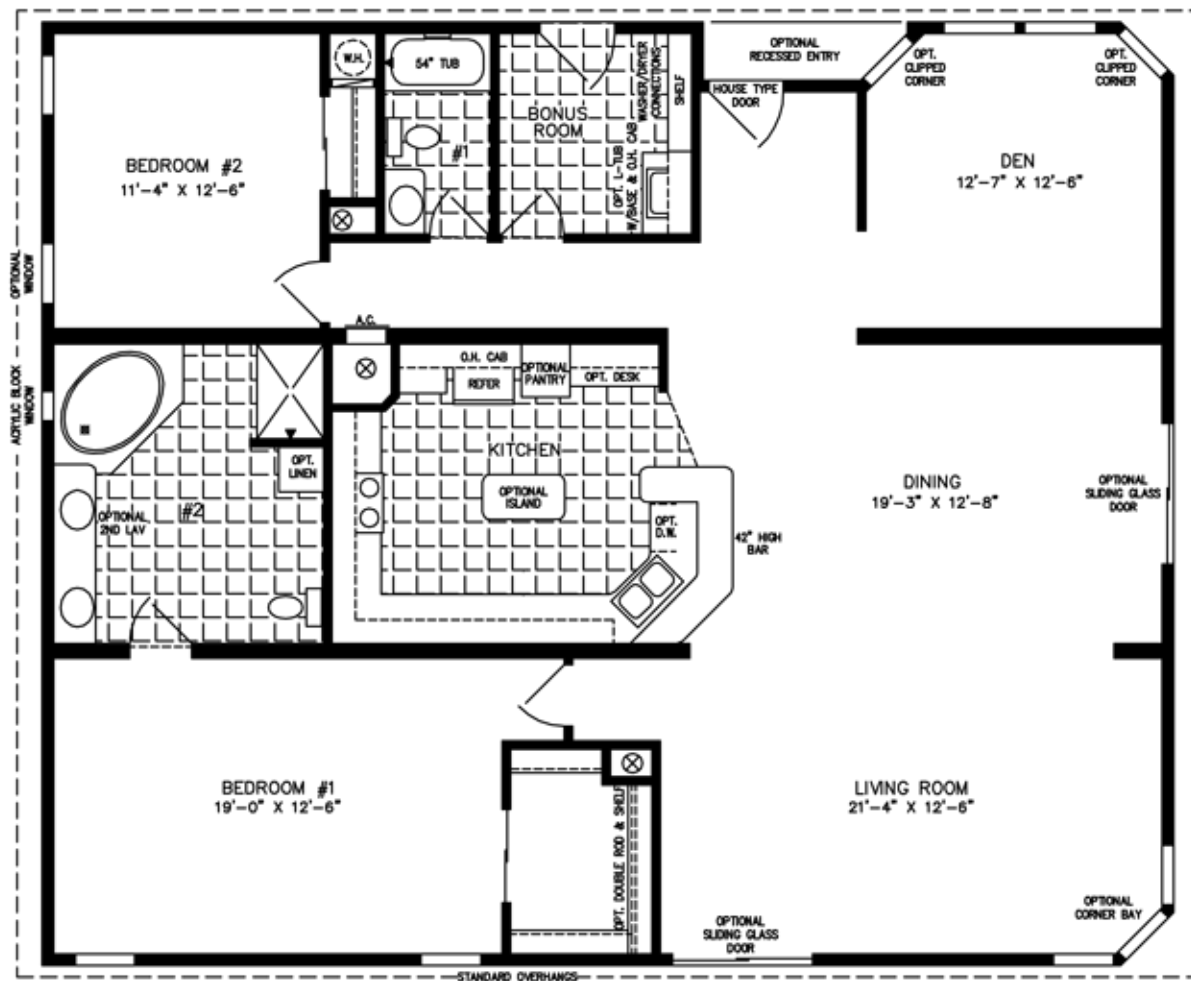

The TNR

42' X 48'
1,920 SQUARE FEET

Model TNR-7482

2012 (ALL SIZES ARE APPROX.)

DESIGNED FOR ZONES II & III © 10-26-10

**JACOBSEN
HOMES**

600 Packard Court ■ Safety Harbor, Florida 34695 ■ Telephone (727) 726-1138