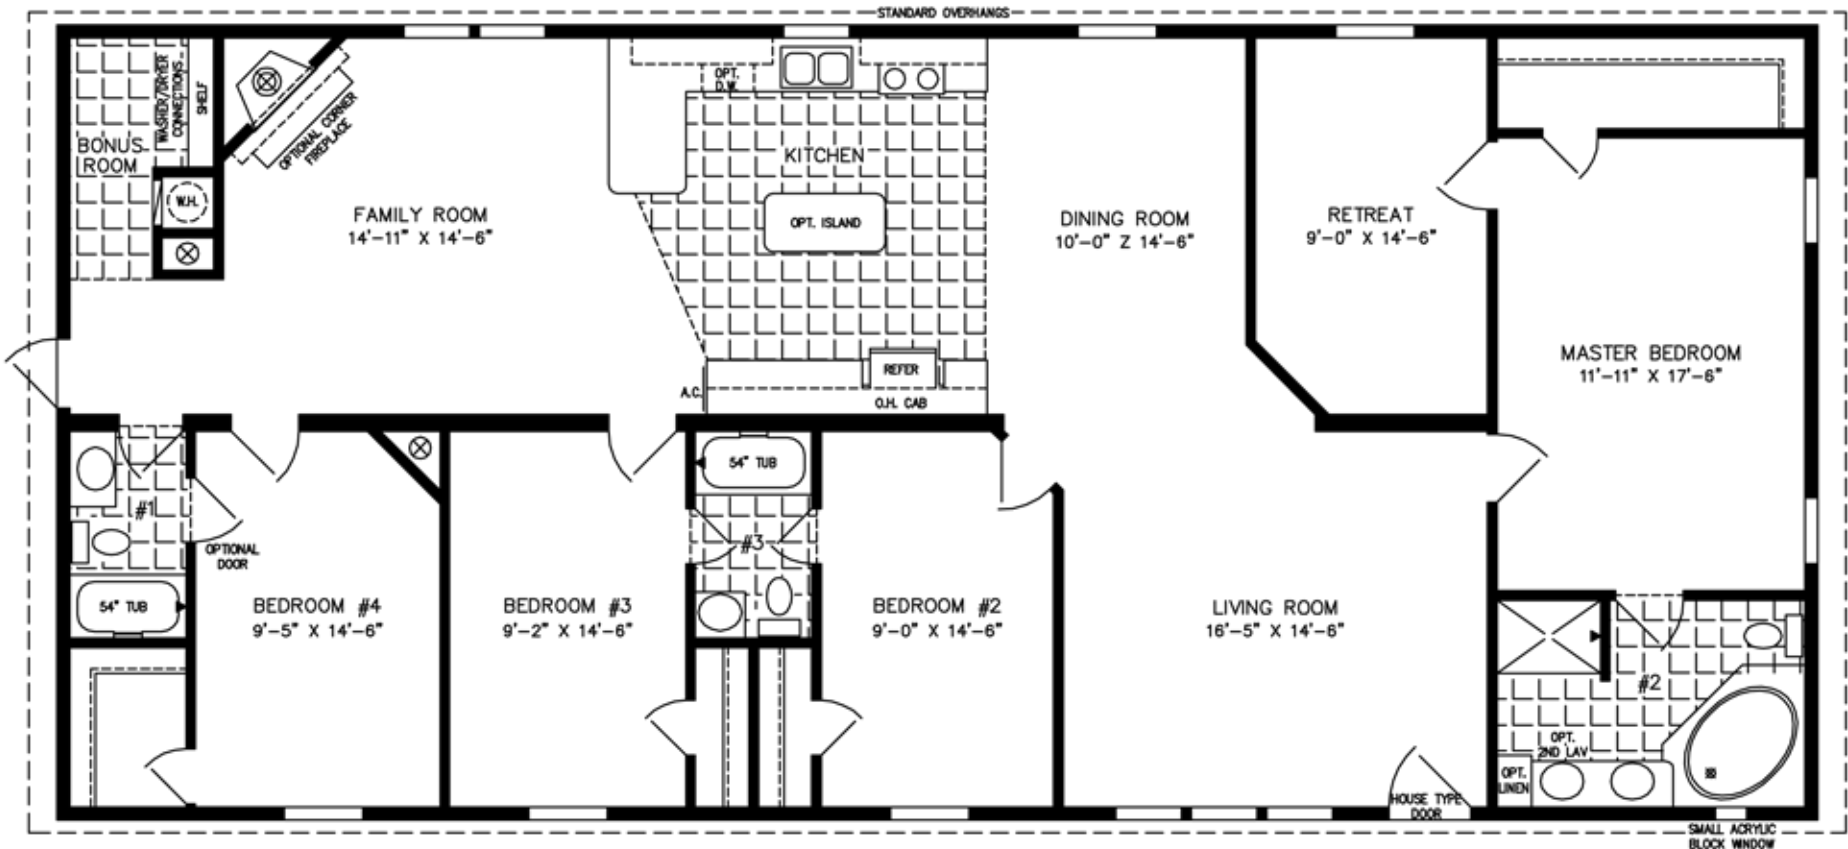

The TNR

600 Packard Court ■ Safety Harbor, Florida 34695 ■ Telephone (727) 726-1138

32' X 68'

2,085 SQUARE FEET

Model TNR-46814W

2012

(ALL SIZES ARE APPROX.)
DESIGNED FOR ZONES II & III

© 3-10-03