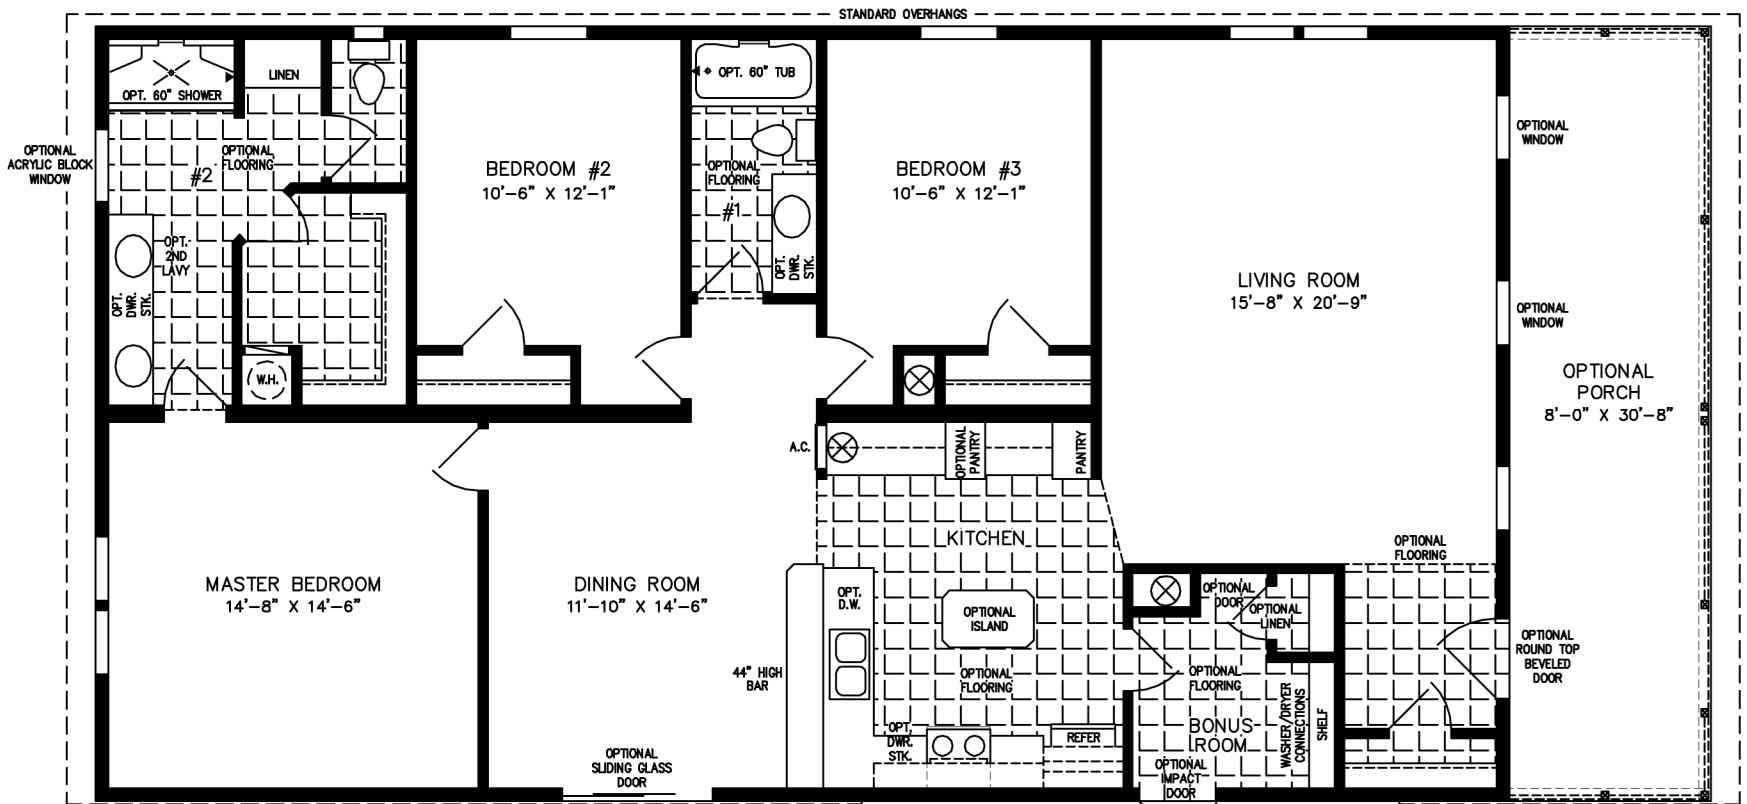

The Imperial

32' X 56'

(32' x 64' INC. OPT. PORCH)
1,717 SQUARE FEET (1,963 W/OPT. PORCH)

600 Packard Court ■ Safety Harbor, Florida 34695 ■ Telephone (727) 726-1138

www.jachomes.com/Floor-Plans

NOTE:
CHECK WITH YOUR SALESPERSON
TO IDENTIFY OPTIONAL ITEMS
THAT ARE ON THIS PRINT.

Model IMP-1562W

2015

(ALL SIZES ARE APPROX.)

DESIGNED FOR ZONES II & III