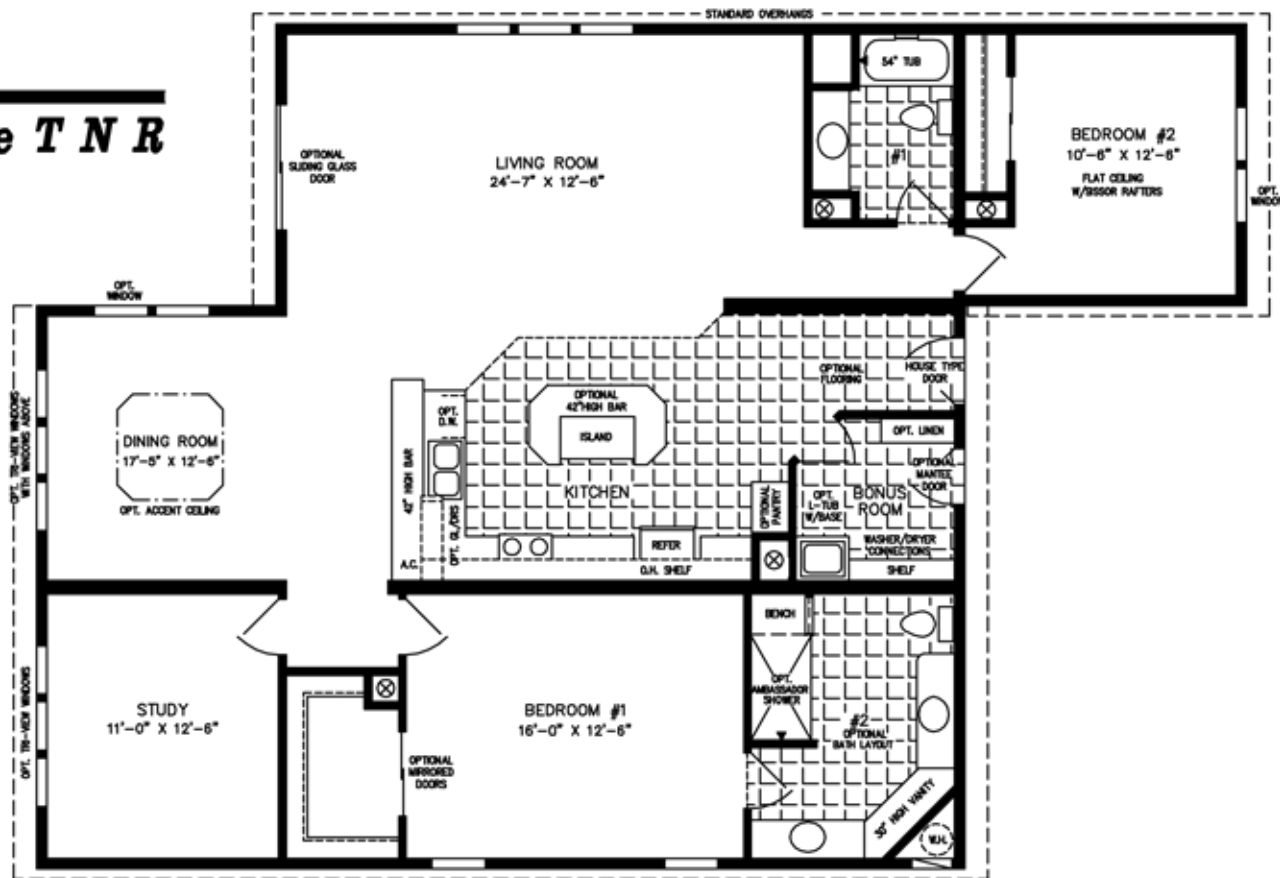

The TNR

42' X 44' X 46'

1,787 SQUARE FEET

Model TNR-7441

2012

(ALL SIZES ARE APPROX.)

DESIGNED FOR ZONES II & III

© 5-12-04