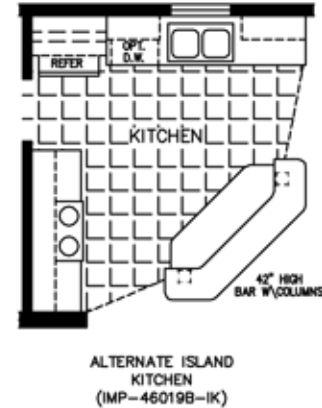

The Imperial

600 Packard Court ■ Safety Harbor, Florida 34695 ■ Telephone (727) 726-1138

28' X 60'
1,600 SQUARE FEET

Model IMP-46019B-GK

2012

(ALL SIZES ARE APPROX.)
DESIGNED FOR ZONES II & III

© 11-13-08