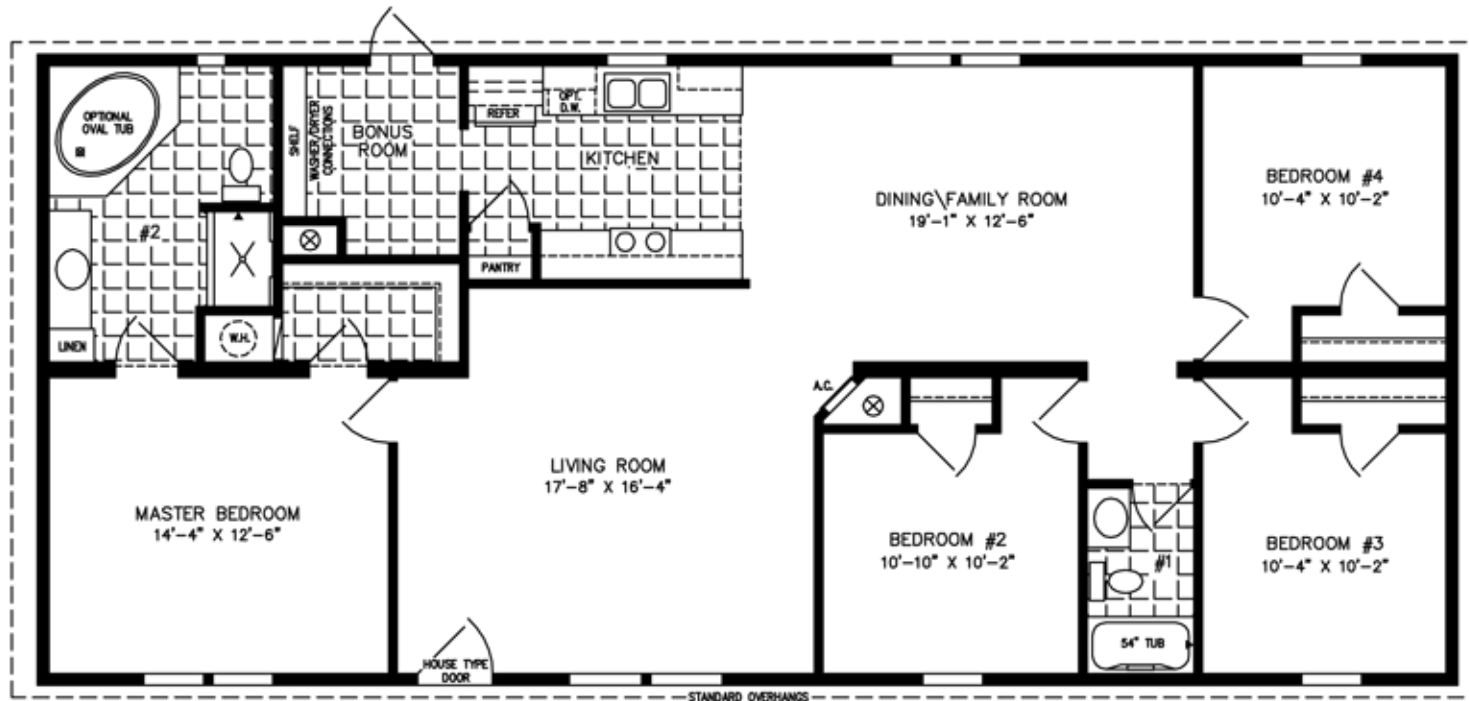

The Imperial

600 Packard Court ■ Safety Harbor, Florida 34695 ■ Telephone (727) 726-1138

28' X 60'
1,600 SQUARE FEET

Model IMP-46019B-GK

2012

(ALL SIZES ARE APPROX.)
DESIGNED FOR ZONES II & III

© 11-13-08