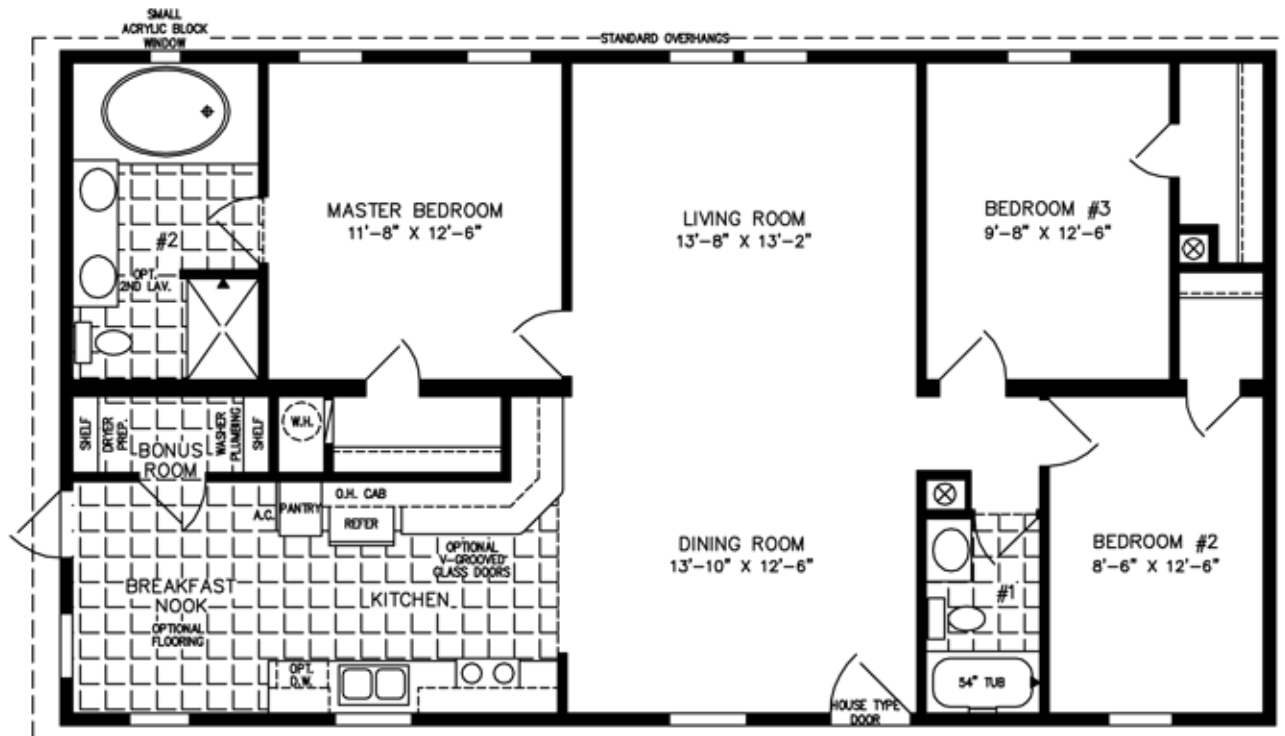

The TNR

600 Packard Court ■ Safety Harbor, Florida 34695 ■ Telephone (727) 726-1138

28' X 48'

1,280 SQUARE FEET

Model TNR-44812B

2012

(ALL SIZES ARE APPROX.)
DESIGNED FOR ZONES II & III