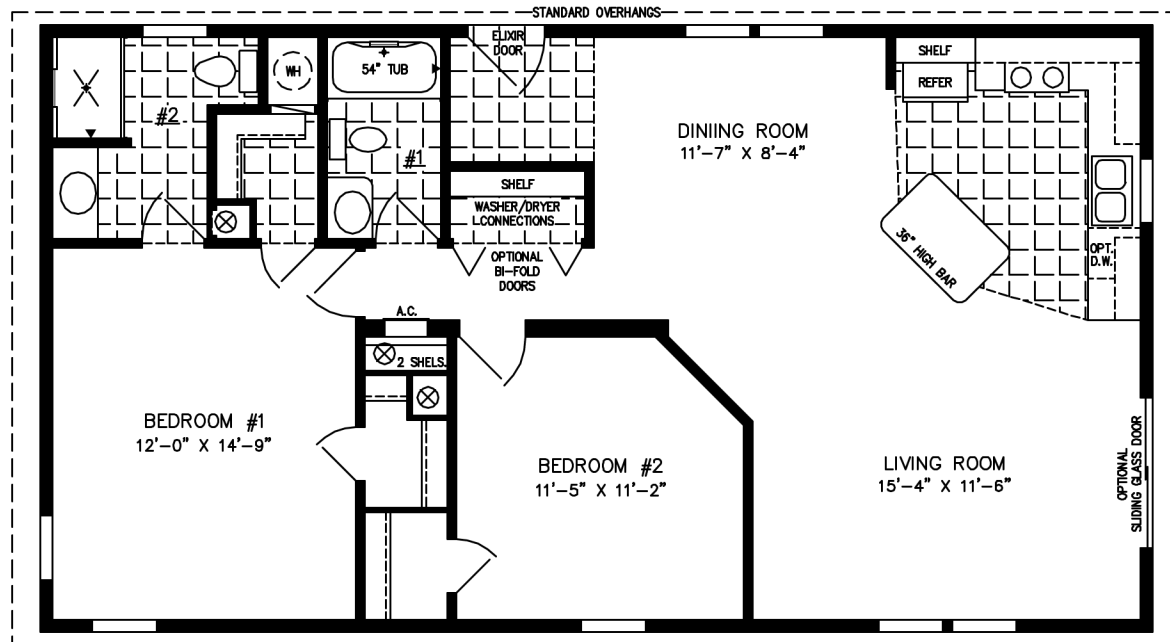

The Imperial Limited

NOTE:
CHECK WITH YOUR SALESPERSON
TO IDENTIFY OPTIONAL ITEMS
THAT ARE ON THIS PRINT.

600 Packard Court ■ Safety Harbor, Florida 34695 ■ Telephone (727) 726-1138

www.jachomes.com/Floor-Plans

24' X 44'

1,056 SQUARE FEET

Model IMLT-3449A

2013

(ALL SIZES ARE APPROX.)
DESIGNED FOR ZONES II & III