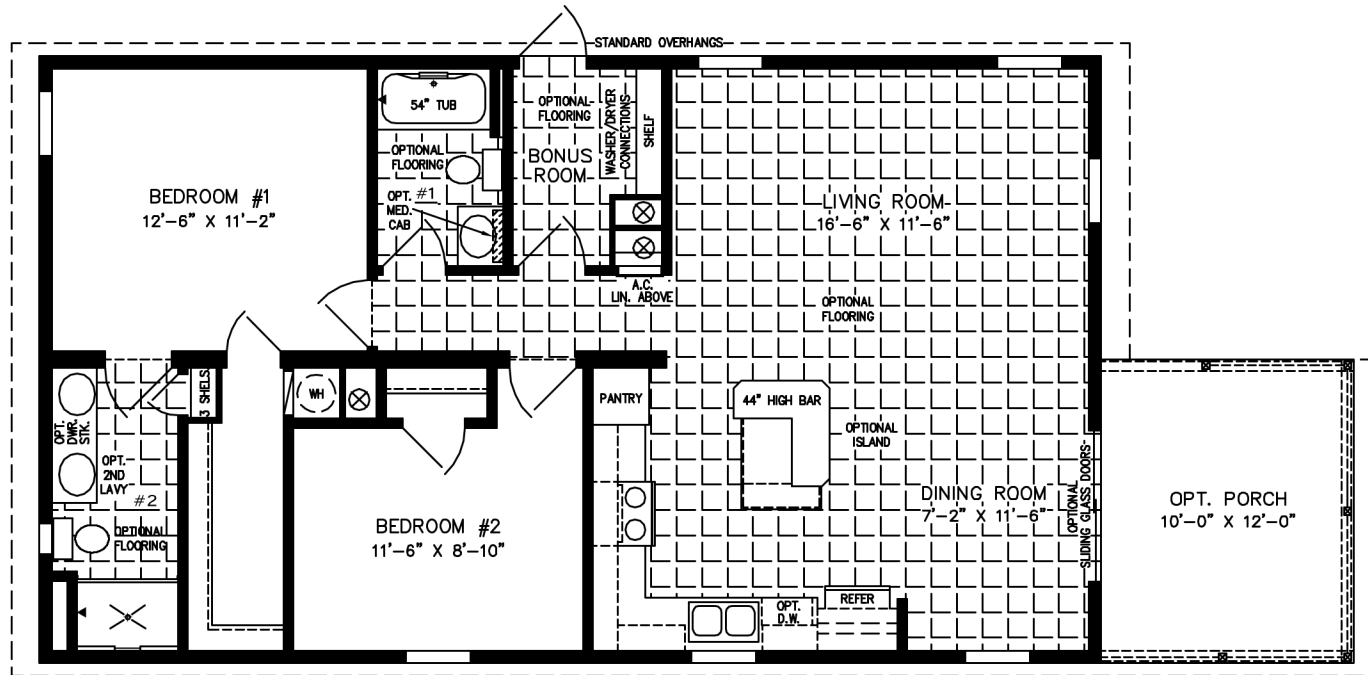

# The Imperial

**NOTE:**  
CHECK WITH YOUR SALESPERSON  
TO IDENTIFY OPTIONAL ITEMS  
THAT ARE ON THIS PRINT.

600 Packard Court ■ Safety Harbor, Florida 34695 ■ Telephone (727) 726-1138

[www.jachomes.com/Floor-Plans](http://www.jachomes.com/Floor-Plans)

## 24' X 42'

24' X 42'/52' INC. OPT. PORCH)  
1,008 SQUARE FT. (1,128 W/OPT. PORCH)

# Model IMP-2421A-507

**2015**

(ALL SIZES ARE APPROX.)  
DESIGNED FOR ZONES II & III