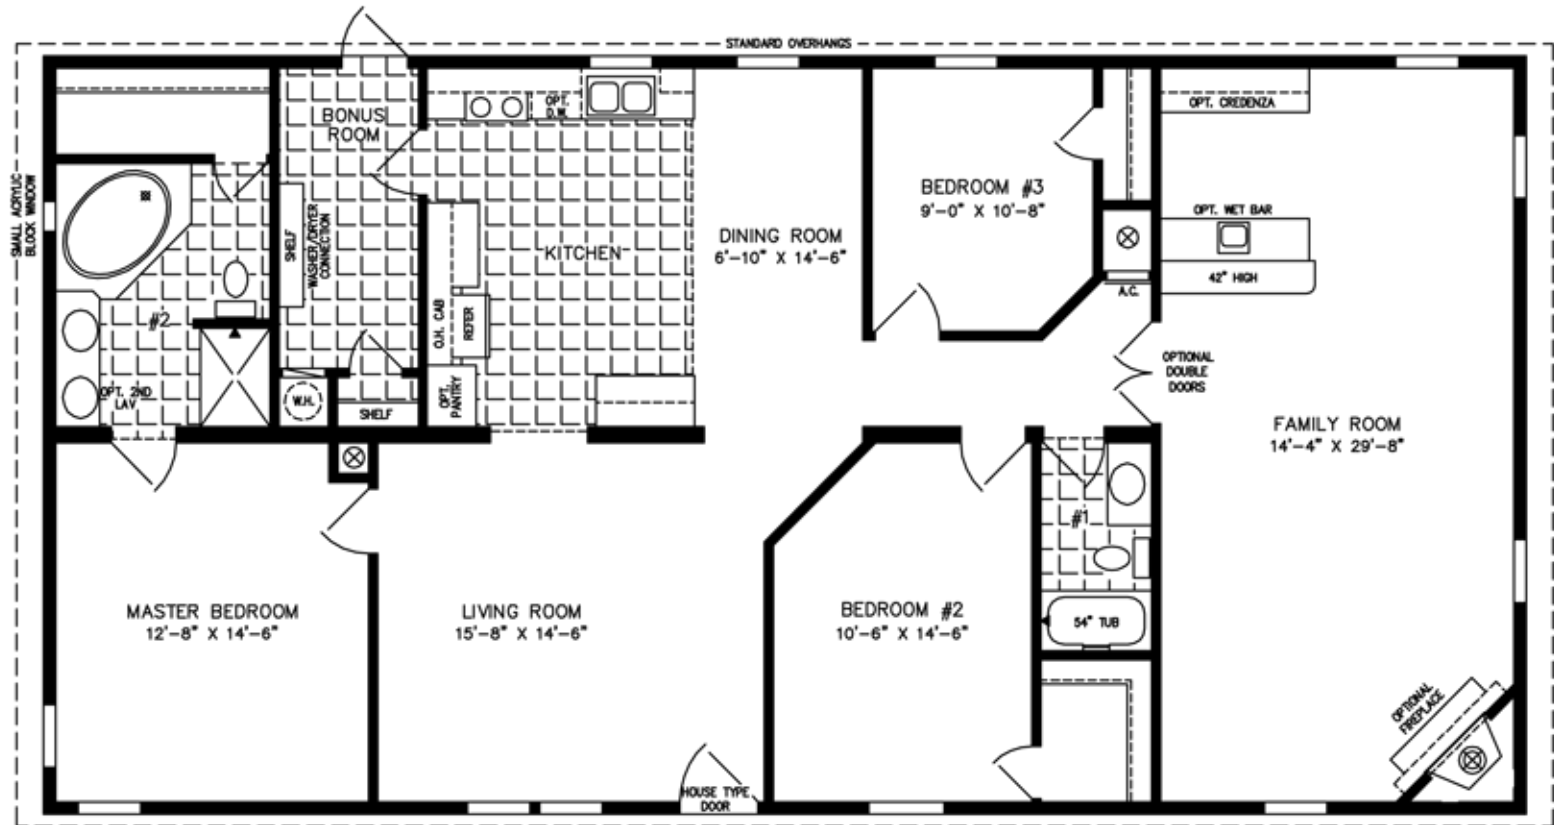

The TNR

32' X 60'
1,840 SQUARE FEET

Model TNR-46014W

2012

(ALL SIZES ARE APPROX.)
DESIGNED FOR ZONES II & III

© 04-03-03

600 Packard Court ■ Safety Harbor, Florida 34695 ■ Telephone (727) 726-1138