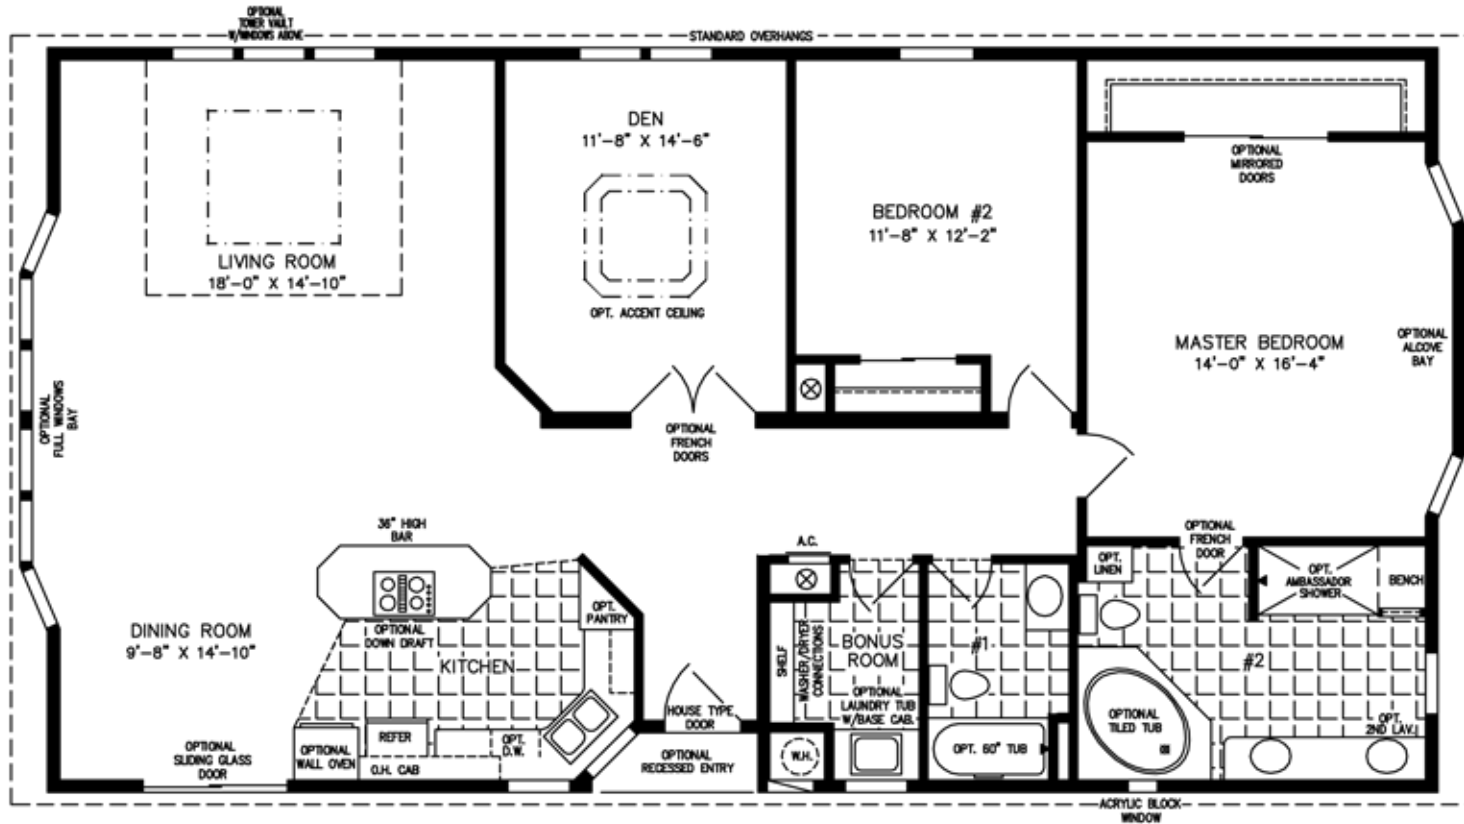

# The TNR

**32' X 57'-4"**

1,758 SQUARE FEET

**Model TNR-5571W**

**2012**

(ALL SIZES ARE APPROX.)

DESIGNED FOR ZONES II & III © 5-18-04

600 Packard Court ■ Safety Harbor, Florida 34695 ■ Telephone (727) 726-1138